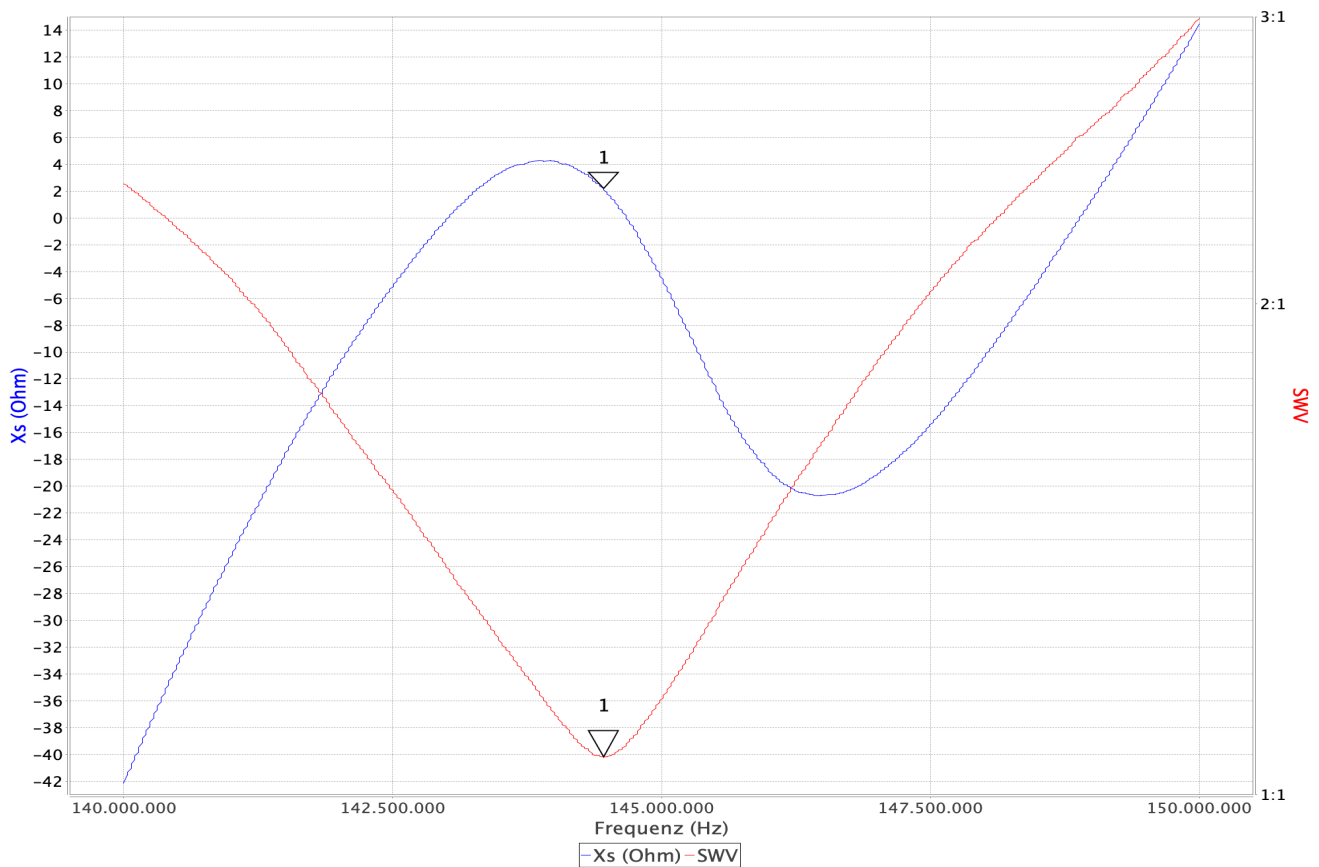

Diamond X200 144MHz

Marke	Freq. (Hz)	RL (dB)	RP (°)	Z ()	Rs ()	Xs ()	Theta	SWV
1	144.459.520	-31,44	53,44	51,6	51,6	2,2	2,5	1,06:1

Kommentar:

Date: 12.01.19 23:25
 Mode: Reflexion
 Analyser: miniVNA Tiny / mini radio solutions - miniVNA Tiny
 Scan
 Start: 140000000 / 140.000.000
 Stop: 149999250 / 149.999.250
 Samples: 1150
 Overscan: ?
 Calibration
 Samples: 10000
 Overscan: 2
 File: REFL_miniVNA Tiny.cal
 User: dj3le
 Headline: Diamond X200 144MHz
 Port extension len: <not set>m
 Port extension vf: <not set>